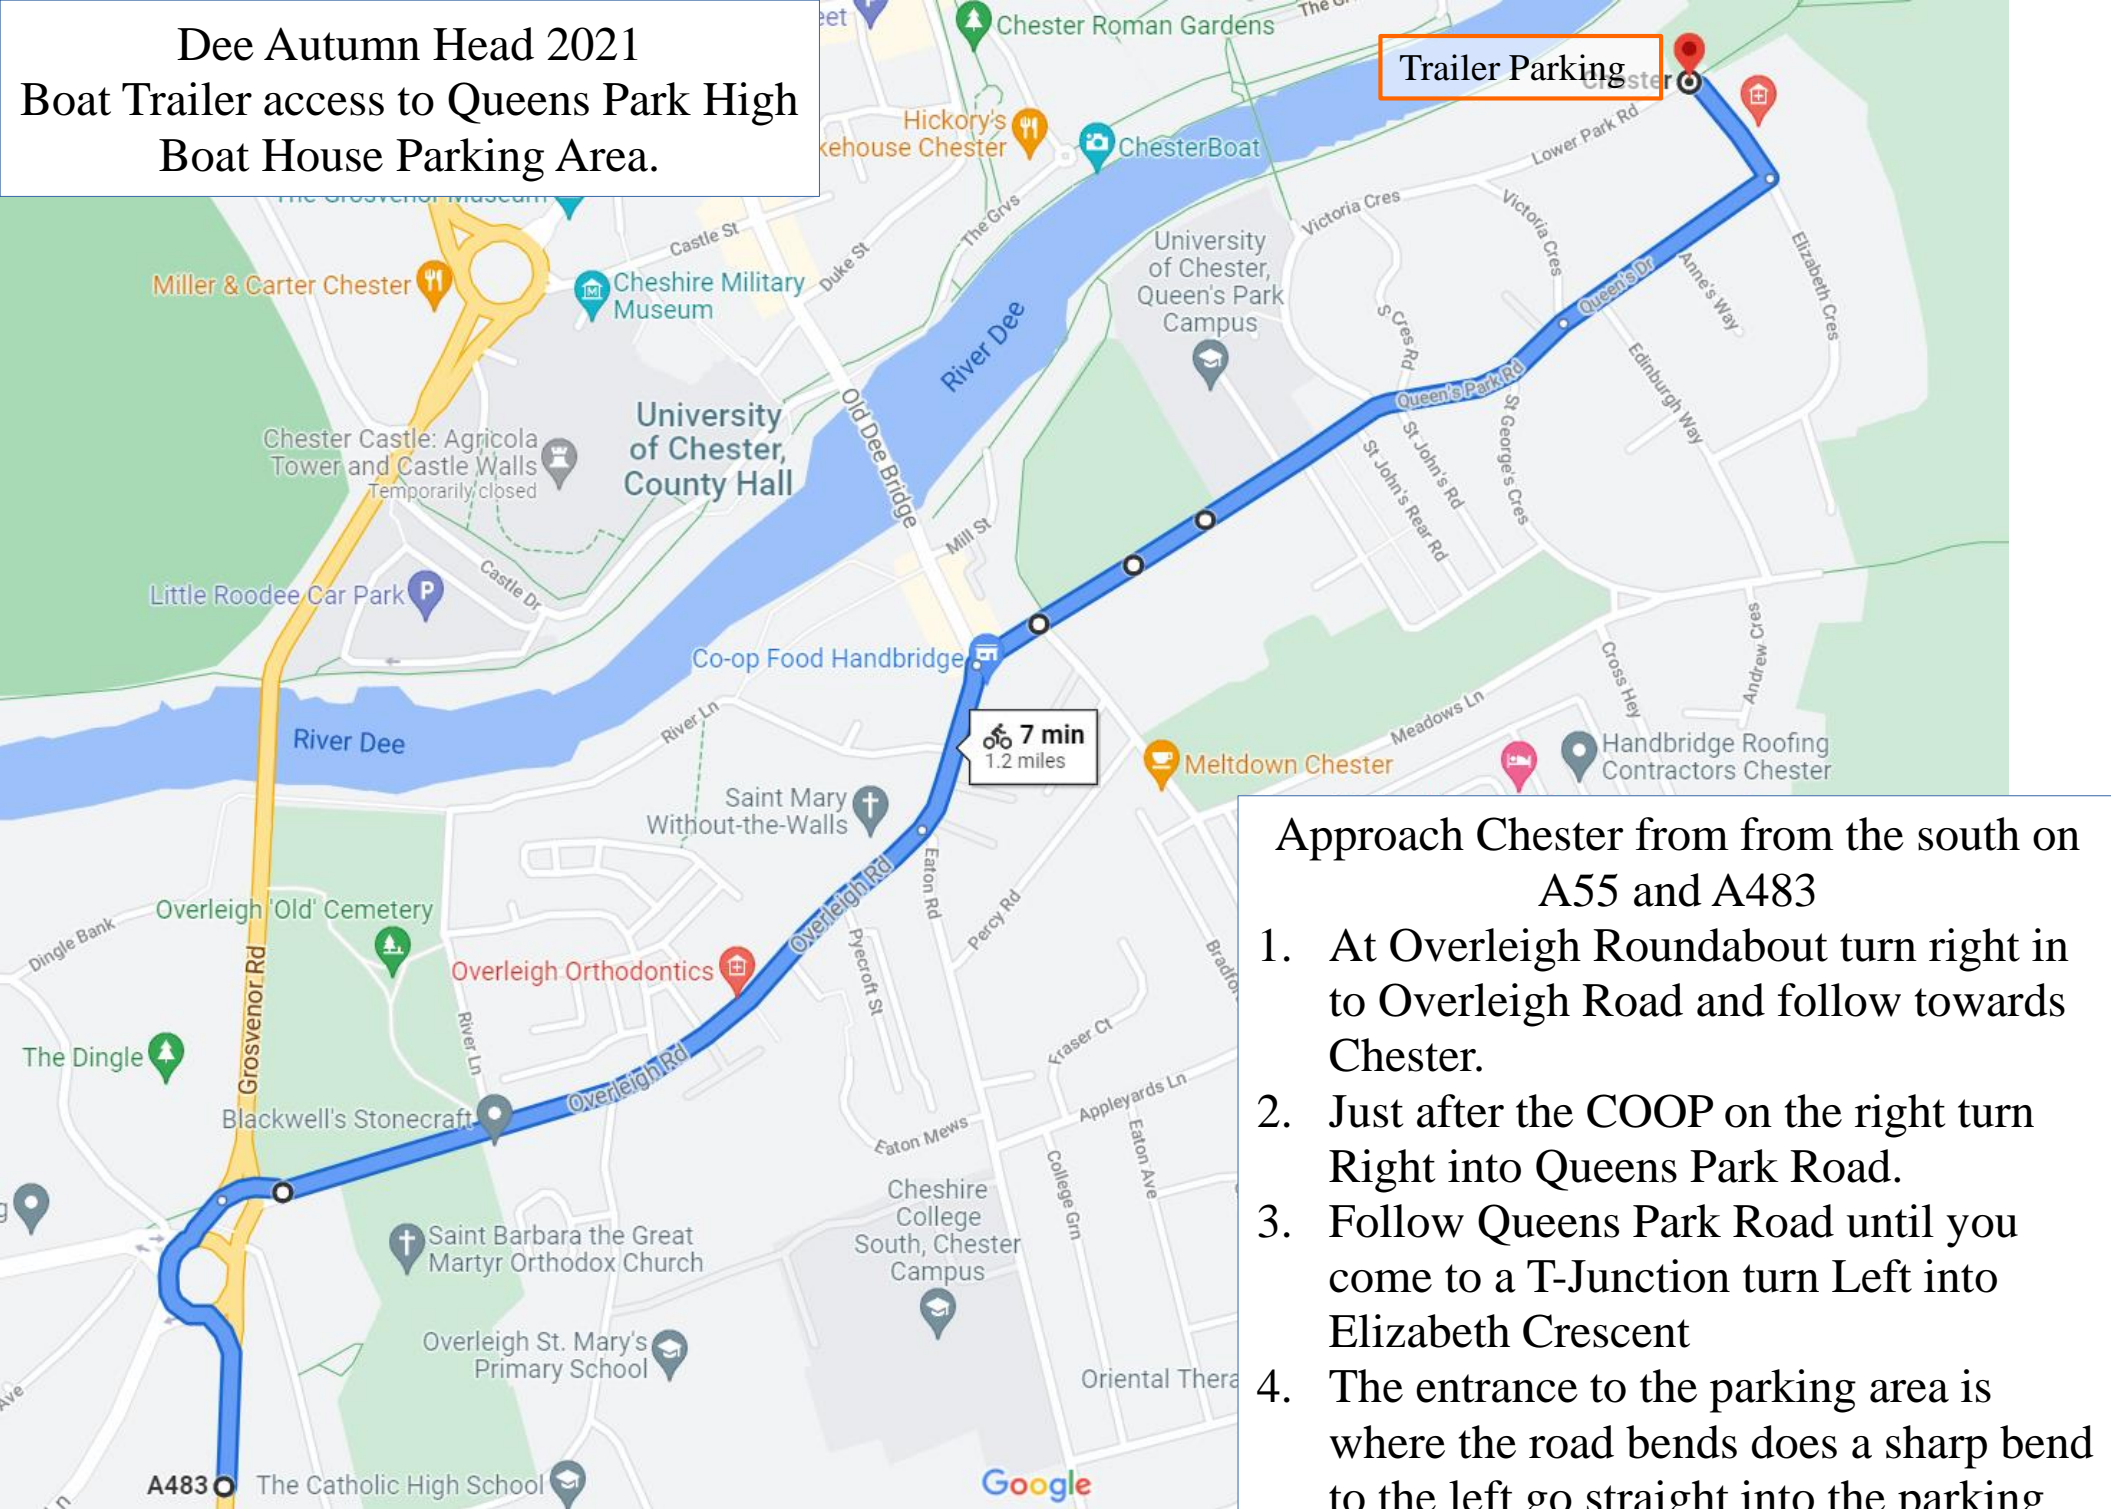

Dee Autumn Head 2021

Boat Trailer access to
The Groves Parking
Area.

Postcode CH1 1SH will
bring you to Dee Lane.
Follow our marshals
and signs for the last
part of your drive

Approach Chester from
A55 along A51 from the
East

After Waitrose traffic
lights turn left on to Dee
Lane

Post event exit use
Souters Lane

Dee Autumn Head 2021

Boat Trailer access to Queens Park High Boat House Parking Area.

- Approach Chester from from the south on A55 and A483
1. At Overleigh Roundabout turn right in to Overleigh Road and follow towards Chester.
 2. Just after the COOP on the right turn Right into Queens Park Road.
 3. Follow Queens Park Road until you come to a T-Junction turn Left into Elizabeth Crescent
 4. The entrance to the parking area is where the road bends does a sharp bend to the left go straight into the parking area