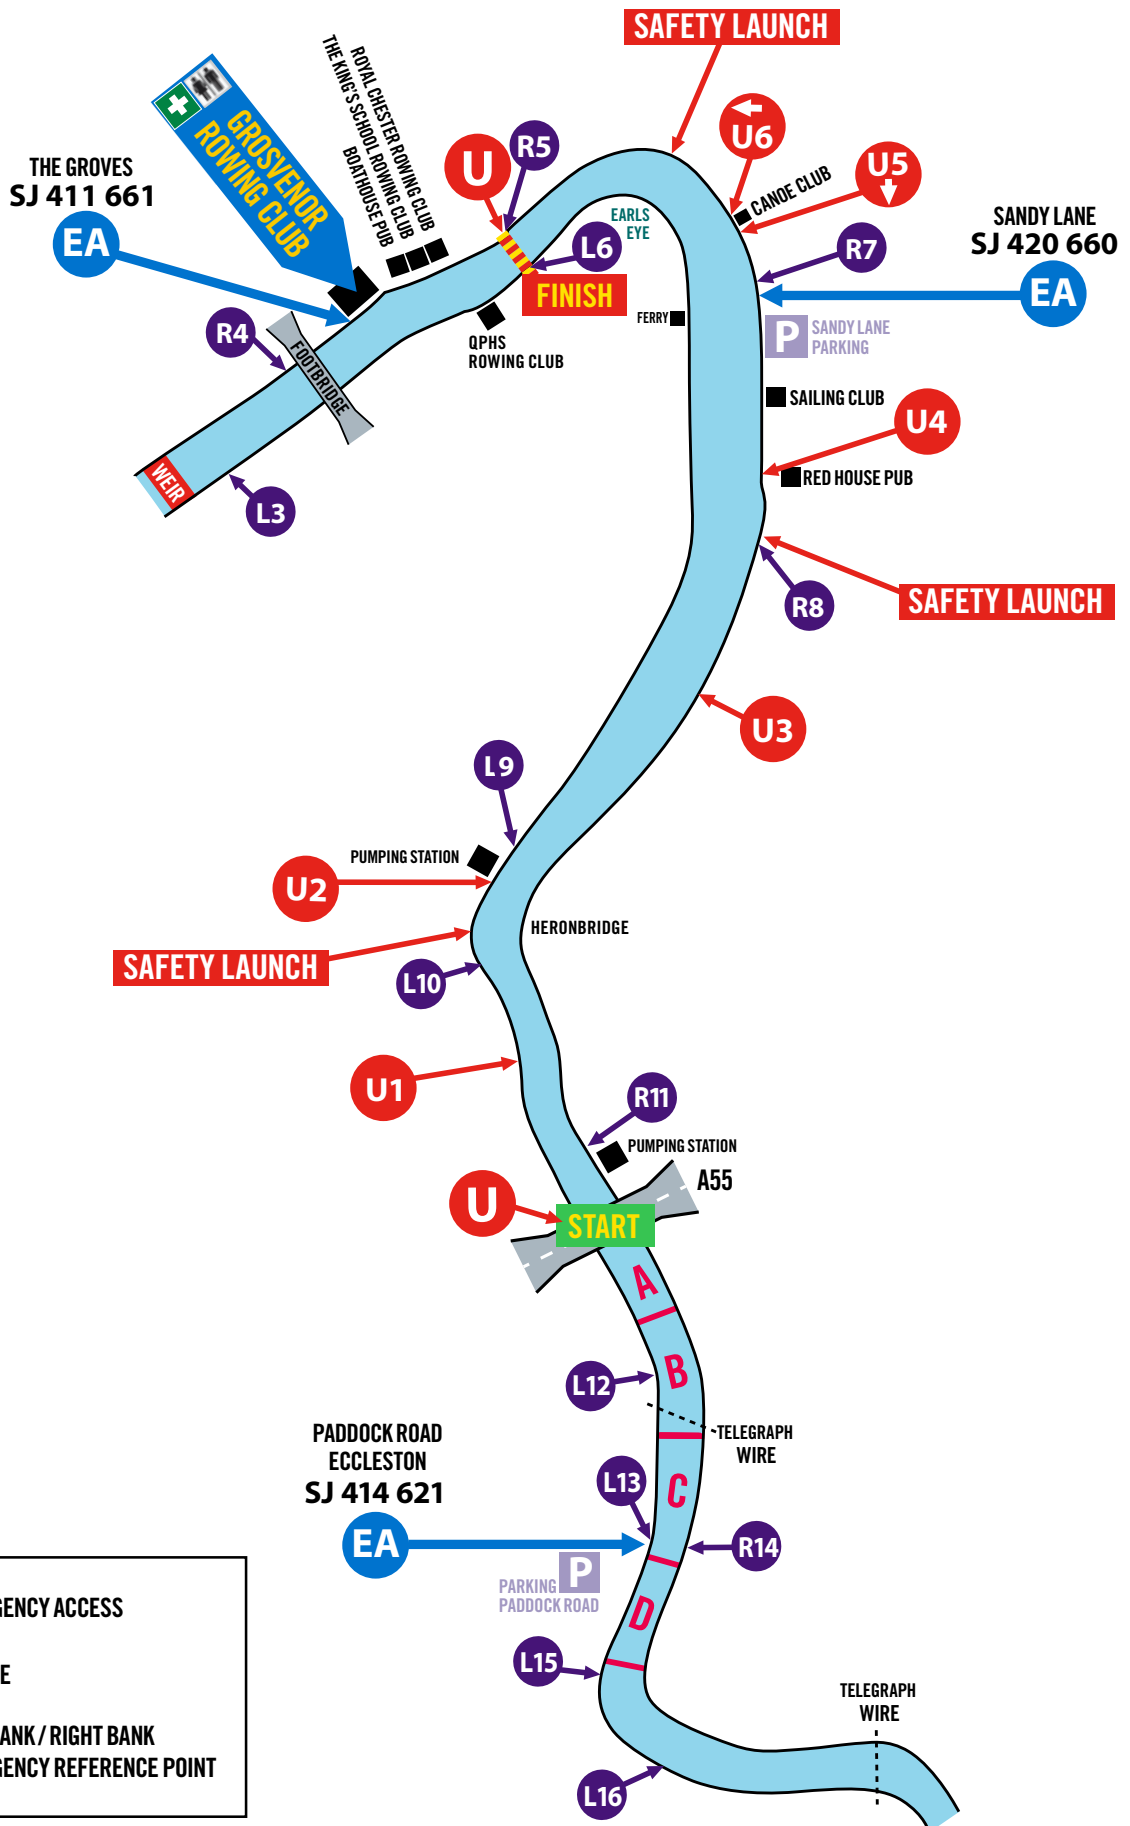

DEE AUTUMN HEAD COURSE MAP

Last update Oct 2022

EA	EMERGENCY ACCESS
U	UMPIRE
L3 R8	LEFT BANK / RIGHT BANK EMERGENCY REFERENCE POINT